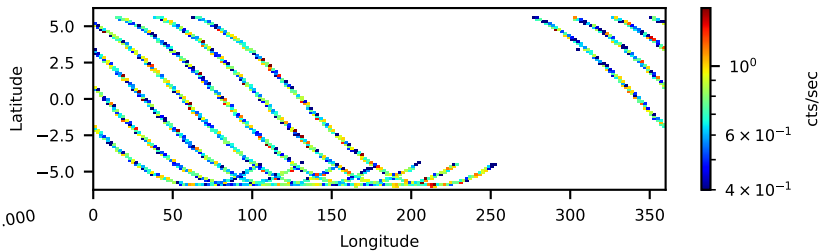

60-s bins

70860009002: 3 to 120 keV

Time
60-s bins

70860009002: 3 to 10 keV

Time
60-s bins

70860009002: 30 to 120 keV