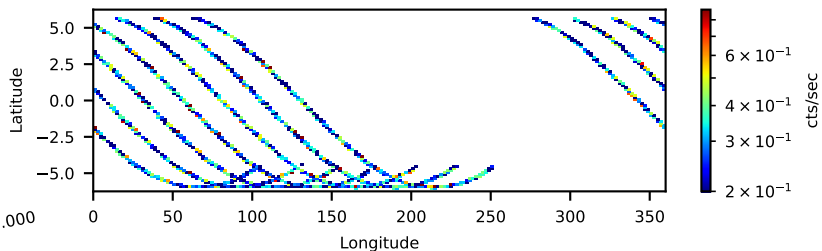

60-s bins

70860009002: 3 to 120 keV

Time
60-s bins

70860009002: 3 to 10 keV

Time
60-s bins

70860009002: 30 to 120 keV