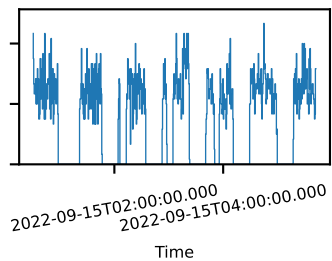

60-s bins

70860005002: 3 to 120 keV

Time

60-s bins

70860005002: 3 to 10 keV

Time

60-s bins

70860005002: 30 to 120 keV