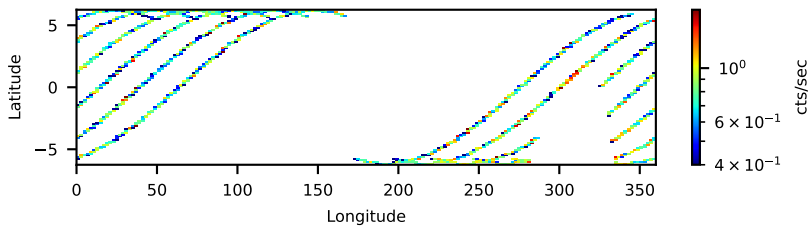

60-s bins

70860005002: 3 to 120 keV

Time

60-s bins

70860005002: 3 to 10 keV

Time

60-s bins

70860005002: 30 to 120 keV