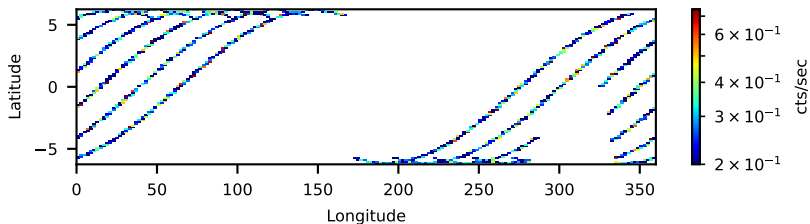

60-s bins

70860005002: 3 to 120 keV

Time

60-s bins

70860005002: 3 to 10 keV

Time

60-s bins

70860005002: 30 to 120 keV