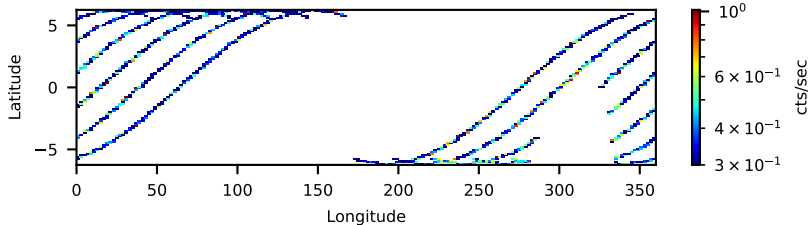

60-s bins

70860005002: 3 to 120 keV

Time

60-s bins

70860005002: 3 to 10 keV

Time

60-s bins

70860005002: 30 to 120 keV