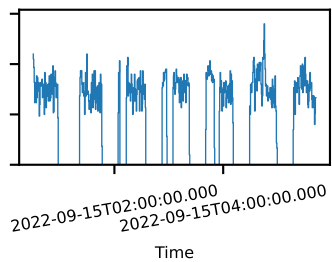

60-s bins

70860005002: 3 to 120 keV

Time

60-s bins

70860005002: 3 to 10 keV

Time

60-s bins

70860005002: 30 to 120 keV