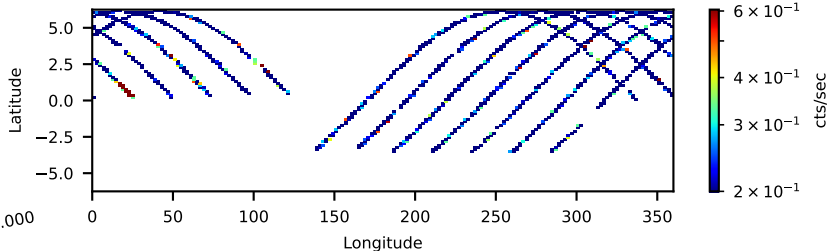

60-s bins

60964003002: 3 to 120 keV

Time
60-s bins

60964003002: 3 to 10 keV

Time
60-s bins

60964003002: 30 to 120 keV