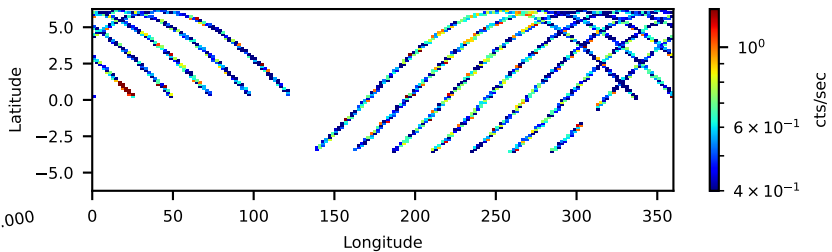

60-s bins

60964003002: 3 to 120 keV

Time
60-s bins

60964003002: 3 to 10 keV

Time
60-s bins

60964003002: 30 to 120 keV