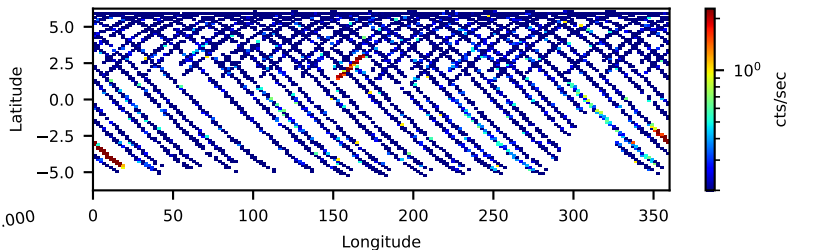

60-s bins

60962004002: 3 to 120 keV

Time
60-s bins

60962004002: 3 to 10 keV

Time
60-s bins

60962004002: 30 to 120 keV