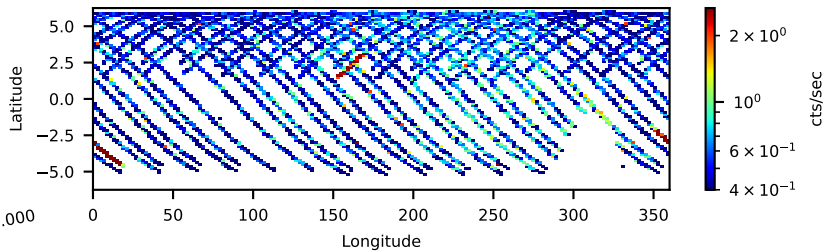

60-s bins

60962004002: 3 to 120 keV

Time
60-s bins

60962004002: 3 to 10 keV

Time
60-s bins

60962004002: 30 to 120 keV