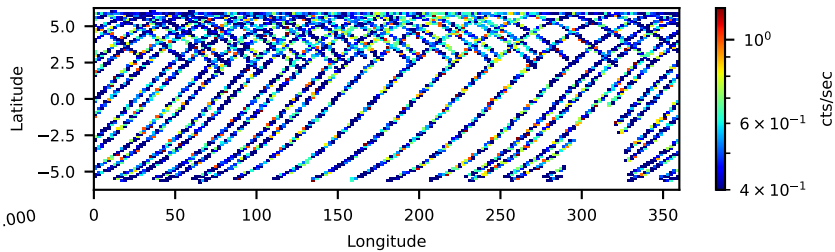

60-s bins

60910008002: 3 to 120 keV

Time  
60-s bins

60910008002: 3 to 10 keV

Time  
60-s bins

60910008002: 30 to 120 keV