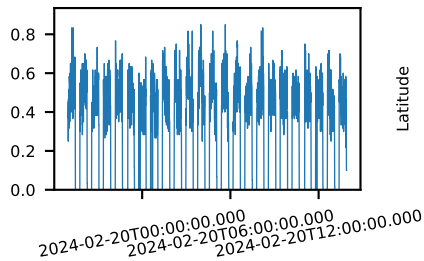

60-s bins

60910008002: 3 to 120 keV

Time  
60-s bins

60910008002: 3 to 10 keV

Time  
60-s bins

60910008002: 30 to 120 keV