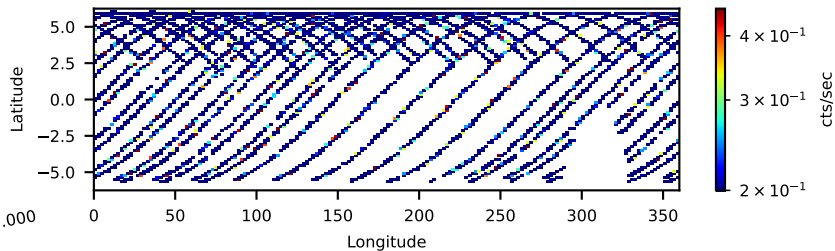

60-s bins

60910008002: 3 to 120 keV

Time  
60-s bins

60910008002: 3 to 10 keV

Time  
60-s bins

60910008002: 30 to 120 keV