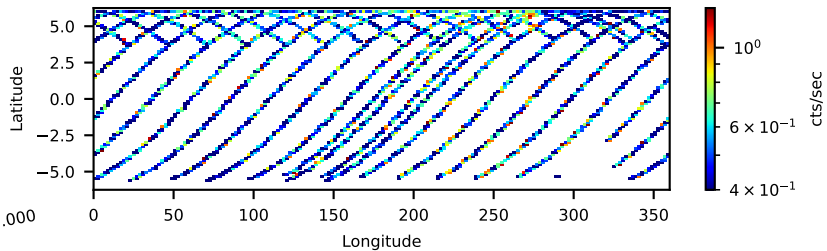

60-s bins

2024-06-03T04:00:00.000
2024-06-03T08:00:00.000
2024-06-03T12:00:00.000
2024-06-03T16:00:00.000

Time
60-s bins

2024-06-03T04:00:00.000
2024-06-03T08:00:00.000
2024-06-03T12:00:00.000
2024-06-03T16:00:00.000

Time
60-s bins

2024-06-03T04:00:00.000
2024-06-03T08:00:00.000
2024-06-03T12:00:00.000
2024-06-03T16:00:00.000

Time

60902008004: 3 to 120 keV

60902008004: 3 to 10 keV

60902008004: 30 to 120 keV