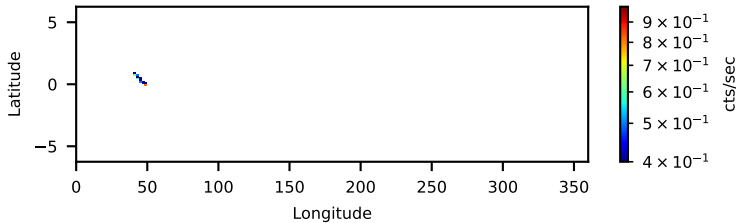

60-s bins

Time

2023-10-27T05:07:36.000
 2023-10-27T05:07:48.000
 2023-10-27T05:08:00.000
 2023-10-27T05:08:12.000

60901025001: 3 to 120 keV

60-s bins

Time

2015-01-01
 2020-01-01
 2025-01-01
 2030-01-01

60901025001: 3 to 10 keV