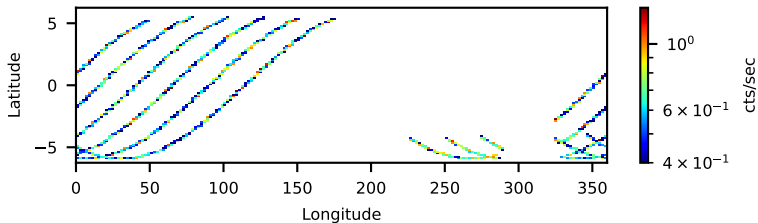

60-s bins

Time

60901017001: 3 to 120 keV

2024-04-06T18:00:00.000
2024-04-06T20:00:00.000
2024-04-06T22:00:00.000

60-s bins

Time

60901017001: 3 to 10 keV

2024-04-06T18:00:00.000
2024-04-06T20:00:00.000
2024-04-06T22:00:00.000