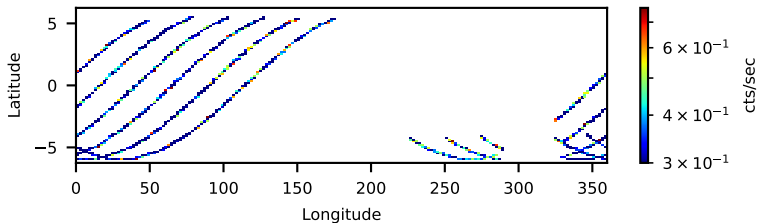

Time

60901017001: 30 to 120 keV