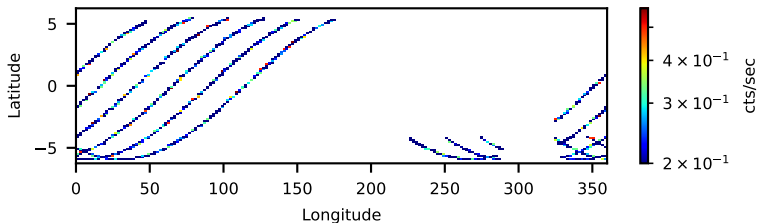

60-s bins

Time

60901017001: 3 to 120 keV

2024-04-06T18:00:00.000
2024-04-06T20:00:00.000
2024-04-06T22:00:00.000

60-s bins

Time

60901017001: 3 to 10 keV

2024-04-06T18:00:00.000
2024-04-06T20:00:00.000
2024-04-06T22:00:00.000