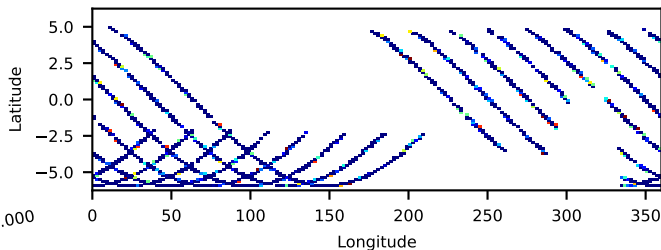

60-s bins

60802014004: 3 to 120 keV

2022-08-14T06:00:00.000
 2022-08-14T08:00:00.000
 2022-08-14T10:00:00.000
 2022-08-14T12:00:00.000

Time
60-s bins

60802014004: 3 to 10 keV

2022-08-14T06:00:00.000
 2022-08-14T08:00:00.000
 2022-08-14T10:00:00.000
 2022-08-14T12:00:00.000

Time
60-s bins

60802014004: 30 to 120 keV

2022-08-14T06:00:00.000
 2022-08-14T08:00:00.000
 2022-08-14T10:00:00.000
 2022-08-14T12:00:00.000

Time