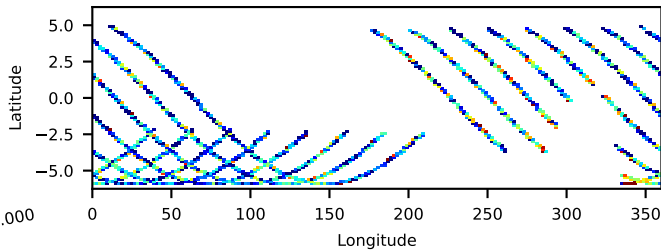

60-s bins

60802014004: 3 to 120 keV

2022-08-14T06:00:00.000
 2022-08-14T08:00:00.000
 2022-08-14T10:00:00.000
 2022-08-14T12:00:00.000

Time
60-s bins

60802014004: 3 to 10 keV

2022-08-14T06:00:00.000
 2022-08-14T08:00:00.000
 2022-08-14T10:00:00.000
 2022-08-14T12:00:00.000

Time
60-s bins

60802014004: 30 to 120 keV

2022-08-14T06:00:00.000
 2022-08-14T08:00:00.000
 2022-08-14T10:00:00.000
 2022-08-14T12:00:00.000

Time