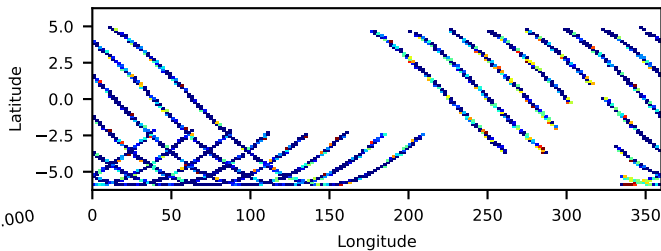

60-s bins

60802014004: 3 to 120 keV

2022-08-14T06:00:00.000
 2022-08-14T08:00:00.000
 2022-08-14T10:00:00.000
 2022-08-14T12:00:00.000

Time
60-s bins

60802014004: 3 to 10 keV

2022-08-14T06:00:00.000
 2022-08-14T08:00:00.000
 2022-08-14T10:00:00.000
 2022-08-14T12:00:00.000

Time
60-s bins

60802014004: 30 to 120 keV

2022-08-14T06:00:00.000
 2022-08-14T08:00:00.000
 2022-08-14T10:00:00.000
 2022-08-14T12:00:00.000

Time