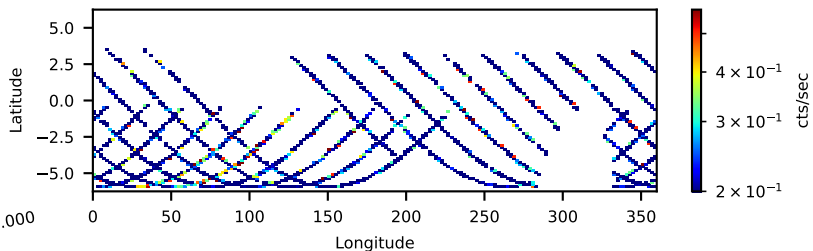

60-s bins

60801018002: 3 to 120 keV

Time
60-s bins

60801018002: 3 to 10 keV

Time
60-s bins

60801018002: 30 to 120 keV