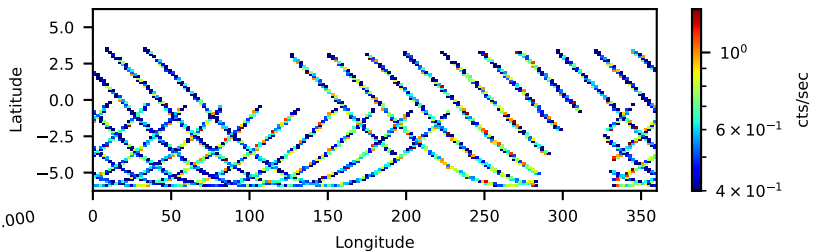

60-s bins

60801018002: 3 to 120 keV

Time
60-s bins

60801018002: 3 to 10 keV

Time
60-s bins

60801018002: 30 to 120 keV