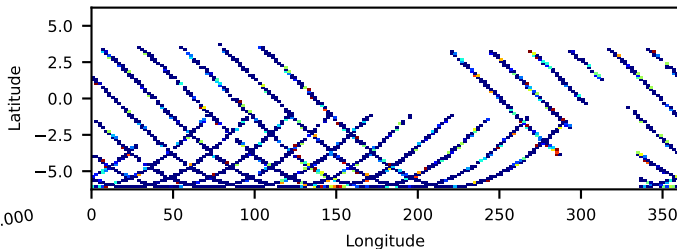

60-s bins

60702044002: 3 to 120 keV

Time  
60-s bins

60702044002: 3 to 10 keV

Time  
60-s bins

60702044002: 30 to 120 keV

Time