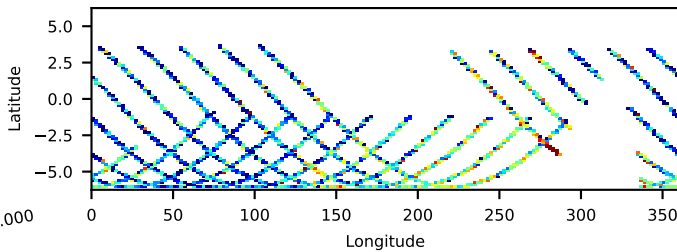

60-s bins

60702044002: 3 to 120 keV

Time  
60-s bins

60702044002: 3 to 10 keV

Time  
60-s bins

60702044002: 30 to 120 keV

Time