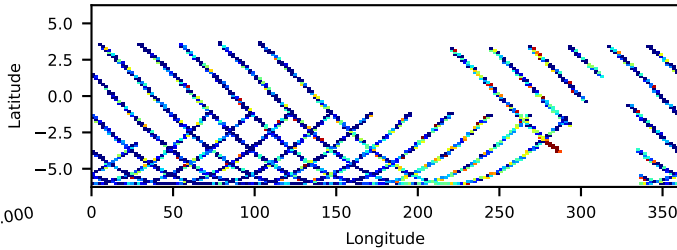

60-s bins

60702044002: 3 to 120 keV

Time  
60-s bins

60702044002: 3 to 10 keV

Time  
60-s bins

60702044002: 30 to 120 keV

Time