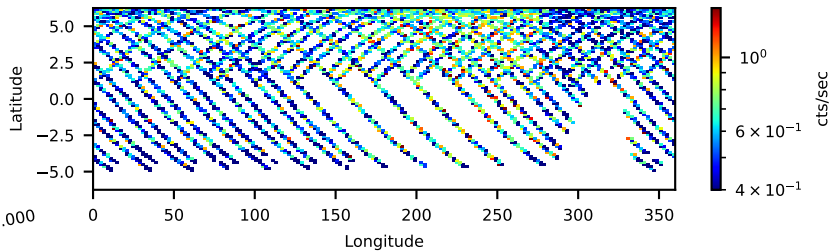

60-s bins

60701063002: 3 to 120 keV

Time  
60-s bins

60701063002: 3 to 10 keV

Time  
60-s bins

60701063002: 30 to 120 keV