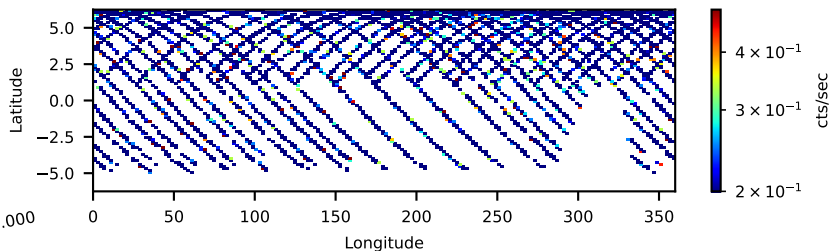

60-s bins

60701063002: 3 to 120 keV

Time  
60-s bins

60701063002: 3 to 10 keV

Time  
60-s bins

60701063002: 30 to 120 keV