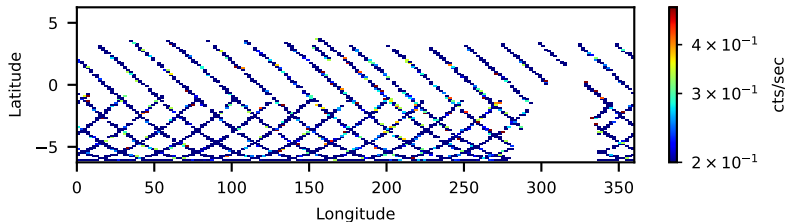

60-s bins

Time

60661018001: 3 to 120 keV

60-s bins

Time

60661018001: 3 to 10 keV

60-s bins

Time