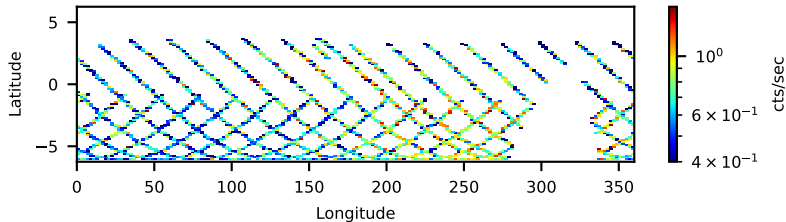

60-s bins

Time

60661018001: 3 to 120 keV

60-s bins

Time

60661018001: 3 to 10 keV

60-s bins

Time

60661018001: 30 to 120 keV