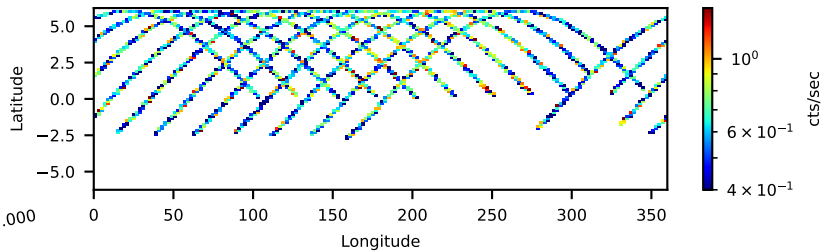

60-s bins

60661009002: 3 to 120 keV

Time
60-s bins

60661009002: 3 to 10 keV

Time
60-s bins

60661009002: 30 to 120 keV