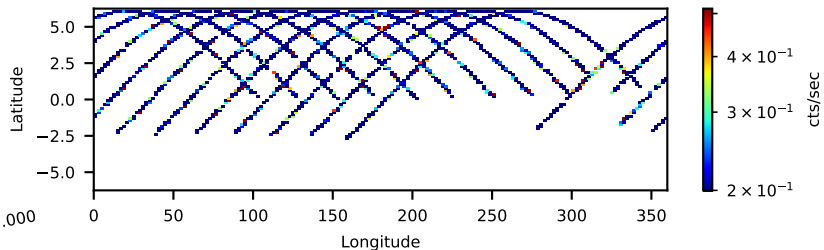

60-s bins

60661009002: 3 to 120 keV

Time
60-s bins

60661009002: 3 to 10 keV

Time
60-s bins

60661009002: 30 to 120 keV