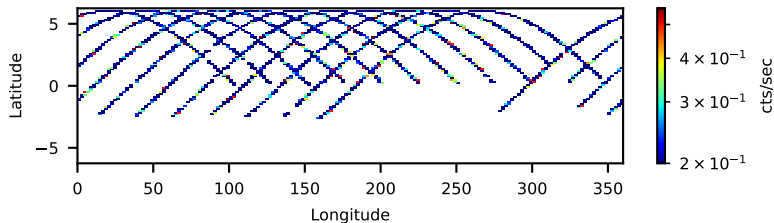

60-s bins

60661009002: 3 to 120 keV

Time

60-s bins

60661009002: 3 to 10 keV

Time

60-s bins

60661009002: 30 to 120 keV