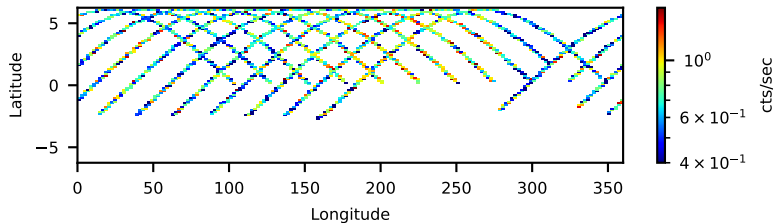

60-s bins

60661009002: 3 to 120 keV

Time

60-s bins

60661009002: 3 to 10 keV

Time

60-s bins

60661009002: 30 to 120 keV