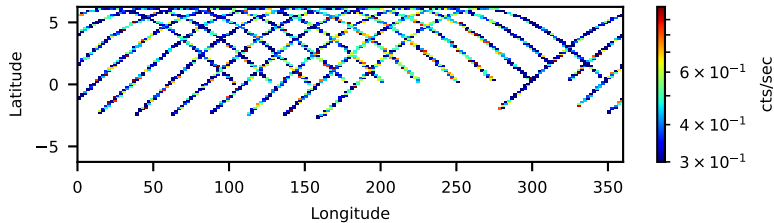

60-s bins

60661009002: 3 to 120 keV

Time

60-s bins

60661009002: 3 to 10 keV

Time

60-s bins

60661009002: 30 to 120 keV