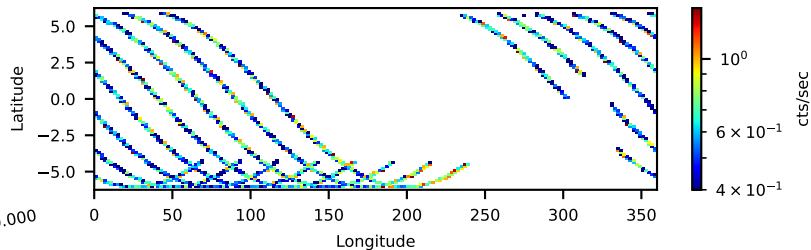

60-s bins

60661001002: 3 to 120 keV

Time
60-s bins

60661001002: 3 to 10 keV

Time
60-s bins

60661001002: 30 to 120 keV