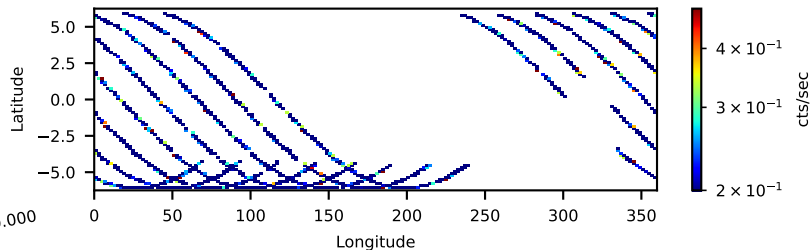

60-s bins

60661001002: 3 to 120 keV

Time
60-s bins

60661001002: 3 to 10 keV

Time
60-s bins

60661001002: 30 to 120 keV