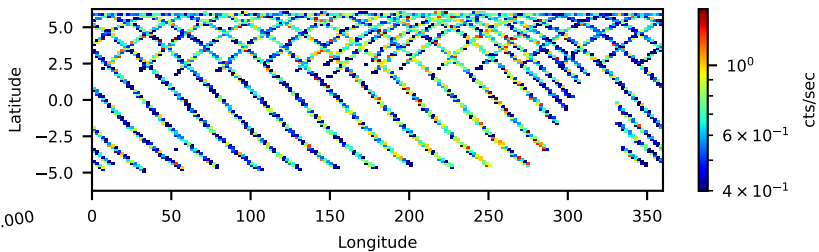

60-s bins

6060125002: 3 to 120 keV

Time
60-s bins

60601025002: 3 to 10 keV

Time
60-s bins

60601025002: 30 to 120 keV