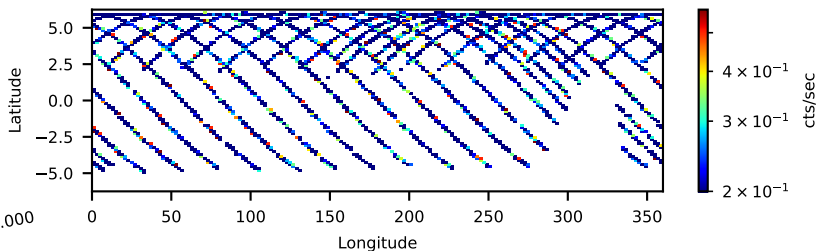

60-s bins

6060125002: 3 to 120 keV

Time
60-s bins

60601025002: 3 to 10 keV

Time
60-s bins

60601025002: 30 to 120 keV