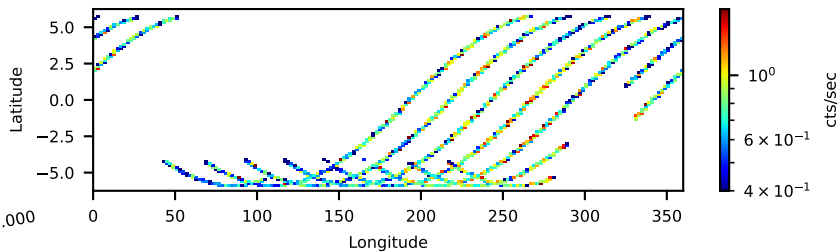

60-s bins

60502009002: 3 to 120 keV

Time
60-s bins

60502009002: 3 to 10 keV

Time
60-s bins

60502009002: 30 to 120 keV