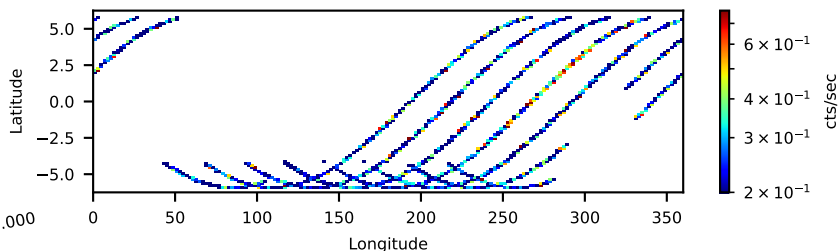

60-s bins

60502009002: 3 to 120 keV

Time
60-s bins

60502009002: 3 to 10 keV

Time
60-s bins

60502009002: 30 to 120 keV