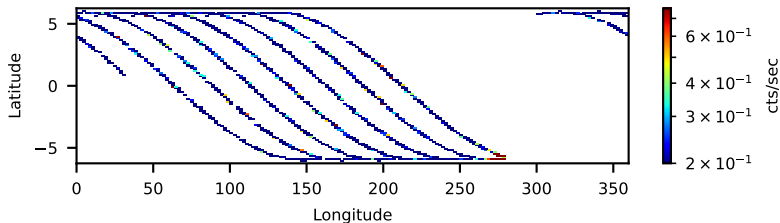

60-s bins

Time

60374008002: 3 to 120 keV

60-s bins

Time

60374008002: 3 to 10 keV

60-s bins

Time