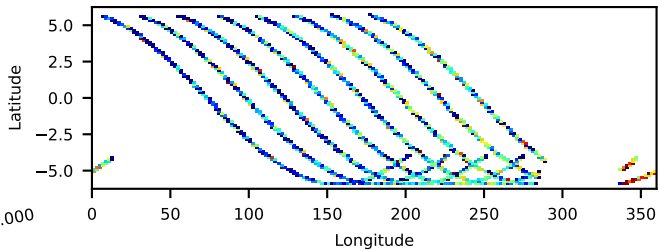

60-s bins

2015-12-30T04:00:00.000
2015-12-30T06:00:00.000
2015-12-30T08:00:00.000
2015-12-30T10:00:00.000

Time
60-s bins

2015-12-30T04:00:00.000
2015-12-30T06:00:00.000
2015-12-30T08:00:00.000
2015-12-30T10:00:00.000

Time
60-s bins

2015-12-30T04:00:00.000
2015-12-30T06:00:00.000
2015-12-30T08:00:00.000
2015-12-30T10:00:00.000

Time

60260014002: 3 to 120 keV

60260014002: 3 to 10 keV

60260014002: 30 to 120 keV