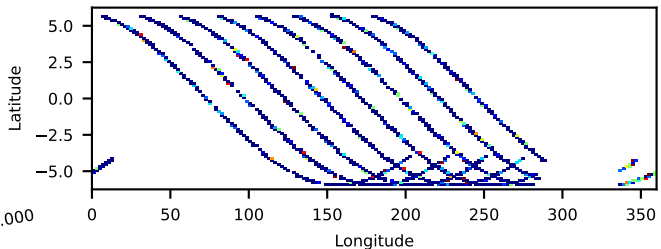

Time
60-s bins

2015-12-30T04:00:00.000
2015-12-30T06:00:00.000
2015-12-30T08:00:00.000
2015-12-30T10:00:00.000

Time

60260014002: 3 to 120 keV

60260014002: 3 to 10 keV

60260014002: 30 to 120 keV