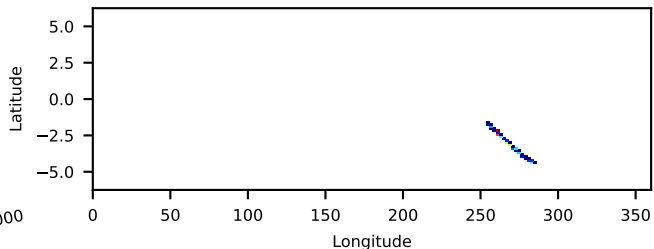

60-s bins

60061054001: 3 to 120 keV

2014-05-04T00:36:00.000
 2014-05-04T00:37:00.000
 2014-05-04T00:38:00.000
 2014-05-04T00:39:00.000
 2014-05-04T00:40:00.000

60-s bins

60061054001: 3 to 10 keV

2014-05-04T00:36:00.000
 2014-05-04T00:37:00.000
 2014-05-04T00:38:00.000
 2014-05-04T00:39:00.000
 2014-05-04T00:40:00.000

60-s bins

60061054001: 30 to 120 keV

2014-05-04T00:36:00.000
 2014-05-04T00:37:00.000
 2014-05-04T00:38:00.000
 2014-05-04T00:39:00.000
 2014-05-04T00:40:00.000

Time

Longitude

cts/sec

cts/sec

cts/sec