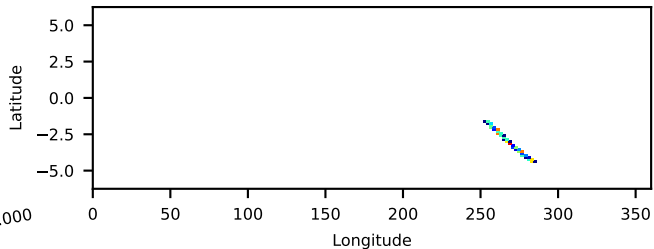

60-s bins

60061054001: 3 to 120 keV

2014-05-04T00:36:00.000
 2014-05-04T00:37:00.000
 2014-05-04T00:38:00.000
 2014-05-04T00:39:00.000
 2014-05-04T00:40:00.000

60-s bins

60061054001: 3 to 10 keV

2014-05-04T00:36:00.000
 2014-05-04T00:37:00.000
 2014-05-04T00:38:00.000
 2014-05-04T00:39:00.000
 2014-05-04T00:40:00.000

60-s bins

60061054001: 30 to 120 keV

2014-05-04T00:36:00.000
 2014-05-04T00:37:00.000
 2014-05-04T00:38:00.000
 2014-05-04T00:39:00.000
 2014-05-04T00:40:00.000

Time

Longitude

cts/sec

cts/sec

cts/sec