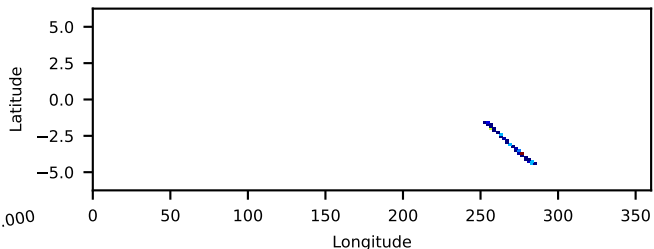

60-s bins

60061054001: 3 to 120 keV

2014-05-04T00:36:00.000
 2014-05-04T00:37:00.000
 2014-05-04T00:38:00.000
 2014-05-04T00:39:00.000
 2014-05-04T00:40:00.000

60-s bins

60061054001: 3 to 10 keV

2014-05-04T00:36:00.000
 2014-05-04T00:37:00.000
 2014-05-04T00:38:00.000
 2014-05-04T00:39:00.000
 2014-05-04T00:40:00.000

60-s bins

60061054001: 30 to 120 keV

2014-05-04T00:36:00.000
 2014-05-04T00:37:00.000
 2014-05-04T00:38:00.000
 2014-05-04T00:39:00.000
 2014-05-04T00:40:00.000

Time

Longitude

cts/sec

cts/sec

cts/sec