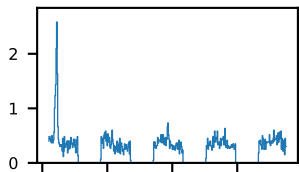

Time

cts/sec

2013-01-26T23:09:00.000000
2013-01-27T00:00:00.000000
2013-01-27T01:00:00.000000
2013-01-27T02:00:00.000000

Time

cts/sec

60-s bins

2013-01-26T23:09:00.000000
2013-01-27T00:00:00.000000
2013-01-27T01:00:00.000000
2013-01-27T02:00:00.000000

Time

cts/sec