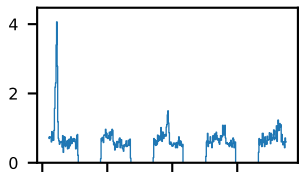

60-s bins

Time

cts/sec

2013-01-26T23:09:00.000000
2013-01-27T00:00:00.000000
2013-01-27T01:00:00.000000
2013-01-27T02:00:00.000000

Time

cts/sec

2013-01-26T23:09:00.000000
2013-01-27T00:00:00.000000
2013-01-27T01:00:00.000000
2013-01-27T02:00:00.000000

Time

cts/sec