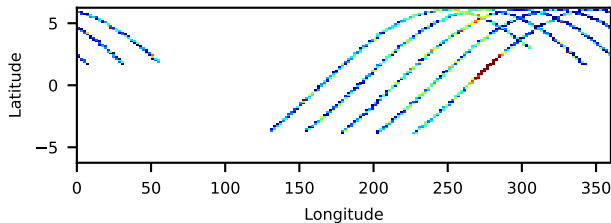

60061053002: 3 to 120 keV