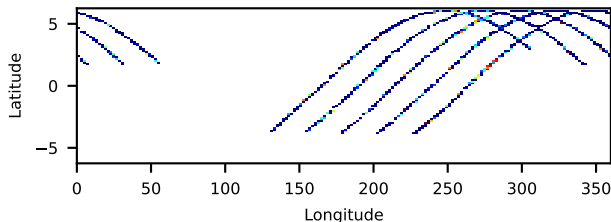

60061053002: 3 to 10 keV