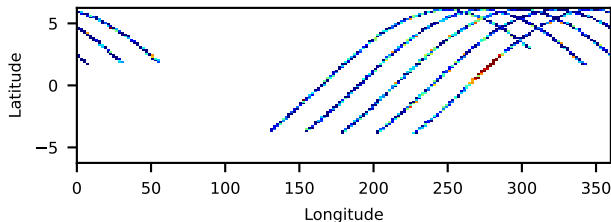

60061053002: 30 to 120 keV