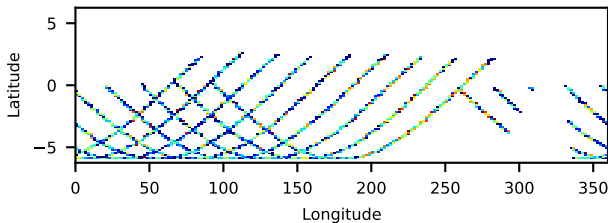

60-s bins

2013-12-14T15:00:00.000  
2013-12-14T18:00:00.000  
2013-12-14T21:00:00.000  
Time

60021080001: 3 to 120 keV

60-s bins

2013-12-14T15:00:00.000  
2013-12-14T18:00:00.000  
2013-12-14T21:00:00.000  
Time

60021080001: 3 to 10 keV

60-s bins

2013-12-14T15:00:00.000  
2013-12-14T18:00:00.000  
2013-12-14T21:00:00.000  
Time

60021080001: 30 to 120 keV