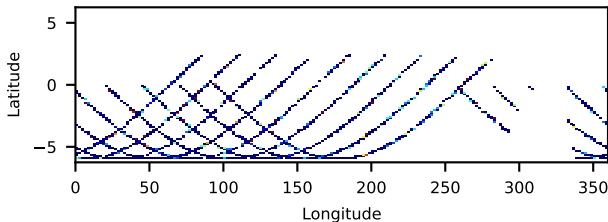

60-s bins

2013-12-14T15:00:00.000  
2013-12-14T18:00:00.000  
2013-12-14T21:00:00.000  
Time

60021080001: 3 to 120 keV

60-s bins

2013-12-14T15:00:00.000  
2013-12-14T18:00:00.000  
2013-12-14T21:00:00.000  
Time

60021080001: 3 to 10 keV

60-s bins

2013-12-14T15:00:00.000  
2013-12-14T18:00:00.000  
2013-12-14T21:00:00.000  
Time

60021080001: 30 to 120 keV