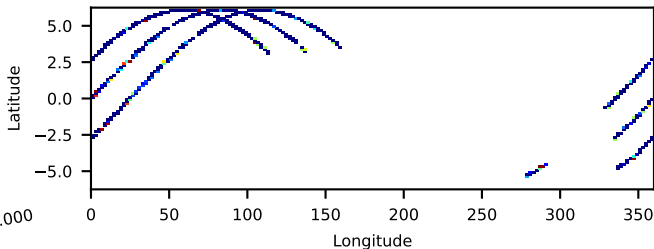

60-s bins

2013-10-02T23:00:00.000
2013-10-03T00:00:00.000
2013-10-03T01:00:00.000

Time
60-s bins

2013-10-02T23:00:00.000
2013-10-03T00:00:00.000
2013-10-03T01:00:00.000

Time
60-s bins

2013-10-02T23:00:00.000
2013-10-03T00:00:00.000
2013-10-03T01:00:00.000

Time

60002027005: 3 to 120 keV

60002027005: 3 to 10 keV

60002027005: 30 to 120 keV