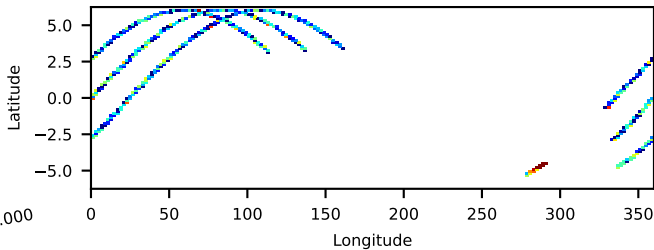

60-s bins

2013-10-02T23:00:00.000
2013-10-03T00:00:00.000
2013-10-03T01:00:00.000

Time
60-s bins

2013-10-02T23:00:00.000
2013-10-03T00:00:00.000
2013-10-03T01:00:00.000

Time
60-s bins

2013-10-02T23:00:00.000
2013-10-03T00:00:00.000
2013-10-03T01:00:00.000

Time

60002027005: 3 to 120 keV

60002027005: 3 to 10 keV

60002027005: 30 to 120 keV