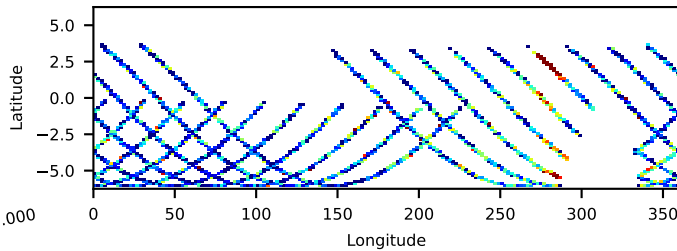

60-s bins

2014-12-06T15:00:00.000
2014-12-06T18:00:00.000
2014-12-06T21:00:00.000

Time
60-s bins

2014-12-06T15:00:00.000
2014-12-06T18:00:00.000
2014-12-06T21:00:00.000

Time
60-s bins

2014-12-06T15:00:00.000
2014-12-06T18:00:00.000
2014-12-06T21:00:00.000

Time

60001154002: 3 to 120 keV

60001154002: 3 to 10 keV

60001154002: 30 to 120 keV