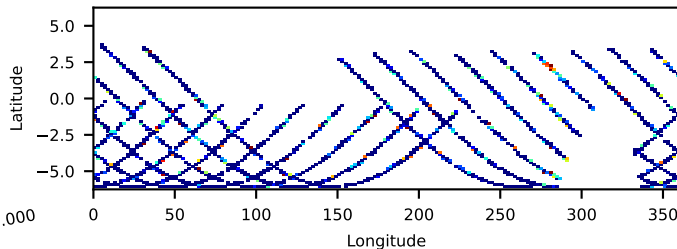

60-s bins

2014-12-06T15:00:00.000
2014-12-06T18:00:00.000
2014-12-06T21:00:00.000

Time
60-s bins

2014-12-06T15:00:00.000
2014-12-06T18:00:00.000
2014-12-06T21:00:00.000

Time
60-s bins

2014-12-06T15:00:00.000
2014-12-06T18:00:00.000
2014-12-06T21:00:00.000

Time

60001154002: 3 to 120 keV

60001154002: 3 to 10 keV

60001154002: 30 to 120 keV