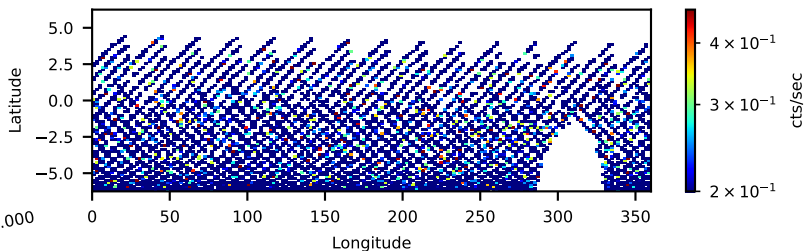

60-s bins

50910004002: 3 to 120 keV

Time
60-s bins

50910004002: 3 to 10 keV

Time
60-s bins

50910004002: 30 to 120 keV