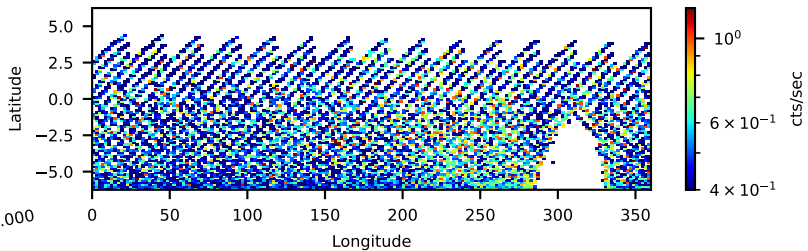

60-s bins

50910004002: 3 to 120 keV

Time
60-s bins

50910004002: 3 to 10 keV

Time
60-s bins

50910004002: 30 to 120 keV