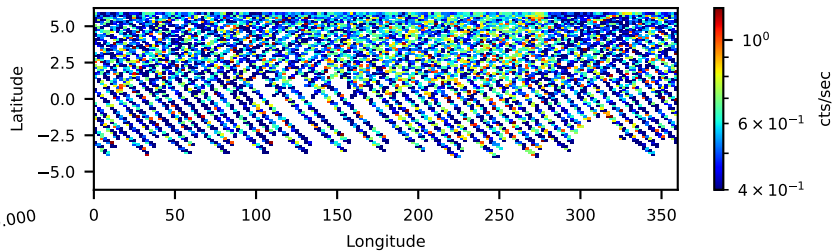

60-s bins

50910001002: 3 to 120 keV

Time
60-s bins

50910001002: 3 to 10 keV

Time
60-s bins

50910001002: 30 to 120 keV

Time