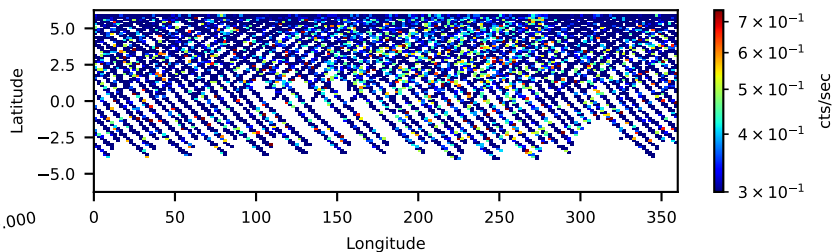

60-s bins

50910001002: 3 to 120 keV

Time
60-s bins

50910001002: 3 to 10 keV

Time
60-s bins

50910001002: 30 to 120 keV

Time