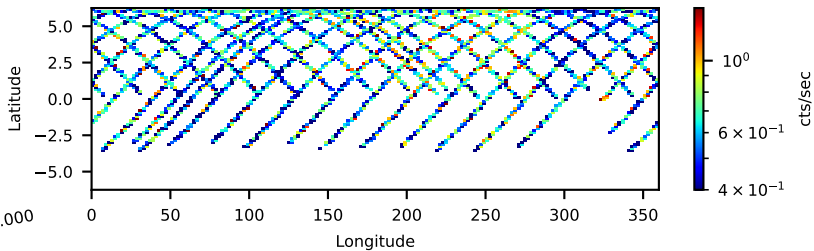

60-s bins

50760003002: 3 to 120 keV

Time
60-s bins

50760003002: 3 to 10 keV

Time
60-s bins

50760003002: 30 to 120 keV