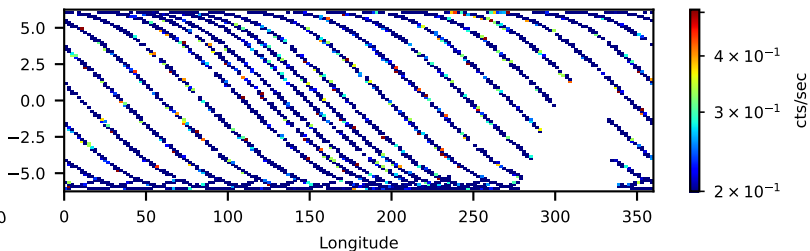

60-s bins

50510003002: 3 to 120 keV

Time  
60-s bins

50510003002: 3 to 10 keV

Time  
60-s bins

50510003002: 30 to 120 keV