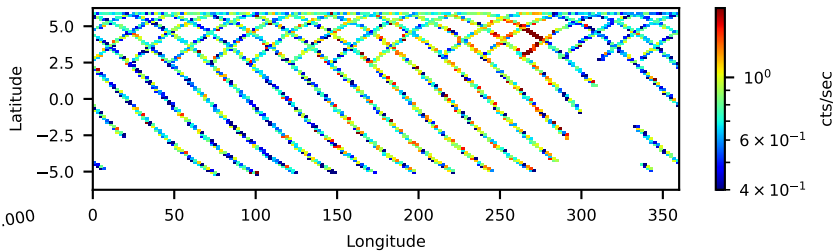

60-s bins

50302001002: 3 to 120 keV

Time  
60-s bins

50302001002: 3 to 10 keV

Time  
60-s bins

50302001002: 30 to 120 keV