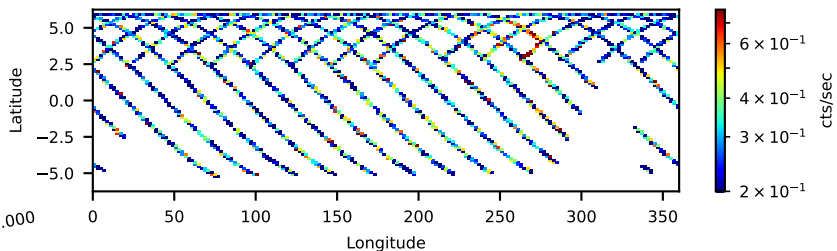

60-s bins

50302001002: 3 to 120 keV

Time  
60-s bins

50302001002: 3 to 10 keV

Time  
60-s bins

50302001002: 30 to 120 keV