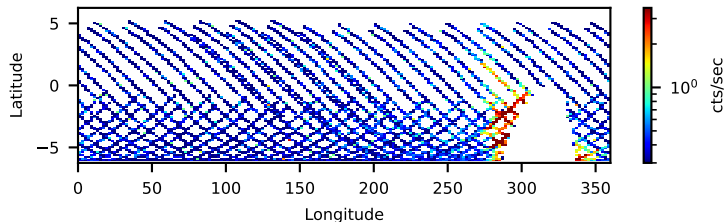

60-s bins

Time

50110003002: 3 to 120 keV

2015-08-17T12:00:00.000  
2015-08-18T00:00:00.000  
2015-08-18T12:00:00.000

60-s bins

Time

50110003002: 3 to 10 keV

2015-08-17T12:00:00.000  
2015-08-18T00:00:00.000  
2015-08-18T12:00:00.000

60-s bins

Time

50110003002: 30 to 120 keV

2015-08-17T12:00:00.000  
2015-08-18T00:00:00.000  
2015-08-18T12:00:00.000