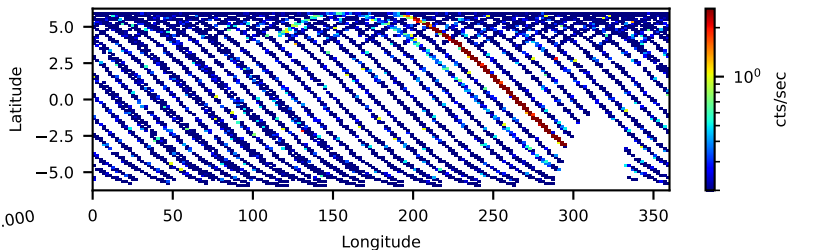

60-s bins

50026002003: 3 to 120 keV

Time  
60-s bins

50026002003: 3 to 10 keV

Time  
60-s bins

50026002003: 30 to 120 keV