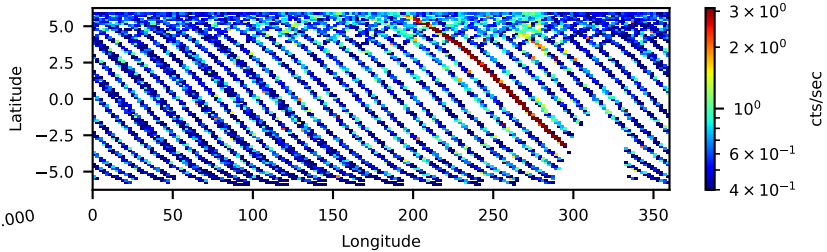

60-s bins

50026002003: 3 to 120 keV

Time  
60-s bins

50026002003: 3 to 10 keV

Time  
60-s bins

50026002003: 30 to 120 keV