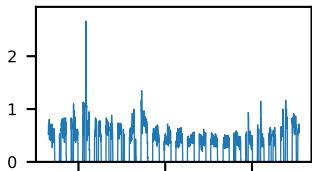

60-s bins

Time

40701004001: 3 to 120 keV

60-s bins

Time

40701004001: 3 to 10 keV

60-s bins

Time