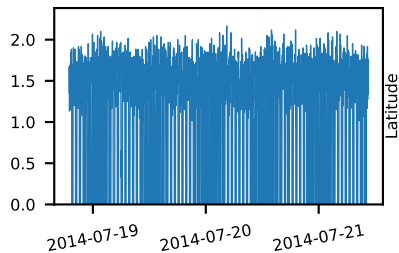

60-s bins

2014-07-19

2014-07-20

2014-07-21

2014-07-19

2014-07-20

2014-07-21

2014-07-19

2014-07-20

2014-07-21

cts/sec

cts/sec

cts/sec