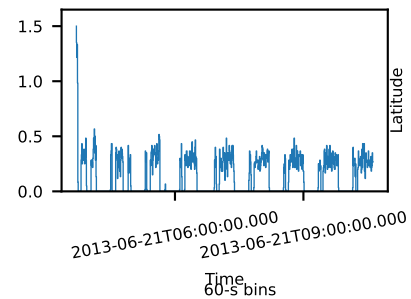

60-s bins

40014013001: 3 to 120 keV

Time
60-s bins

40014013001: 3 to 10 keV

Time
60-s bins

40014013001: 30 to 120 keV