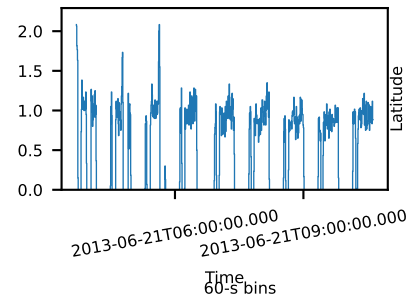

60-s bins

40014013001: 3 to 120 keV

Time
60-s bins

40014013001: 3 to 10 keV

Time
60-s bins

40014013001: 30 to 120 keV