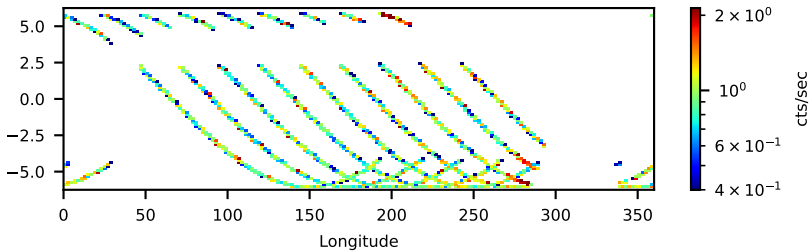

60-s bins

40014013001: 3 to 120 keV

Time
60-s bins

40014013001: 3 to 10 keV

Time
60-s bins

40014013001: 30 to 120 keV