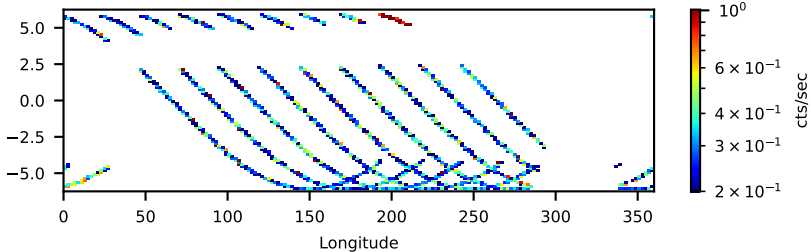

60-s bins

40014013001: 3 to 120 keV

Time
60-s bins

40014013001: 3 to 10 keV

Time
60-s bins

40014013001: 30 to 120 keV