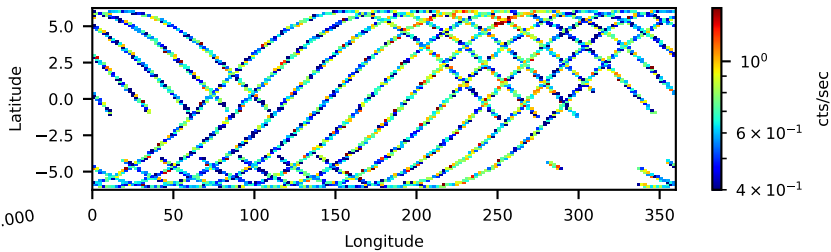

60-s bins

40001014022: 3 to 120 keV

Time
60-s bins

40001014022: 3 to 10 keV

Time
60-s bins

40001014022: 30 to 120 keV