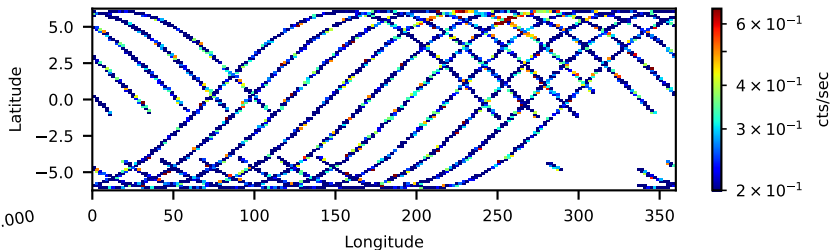

60-s bins

40001014022: 3 to 120 keV

Time
60-s bins

40001014022: 3 to 10 keV

Time
60-s bins

40001014022: 30 to 120 keV