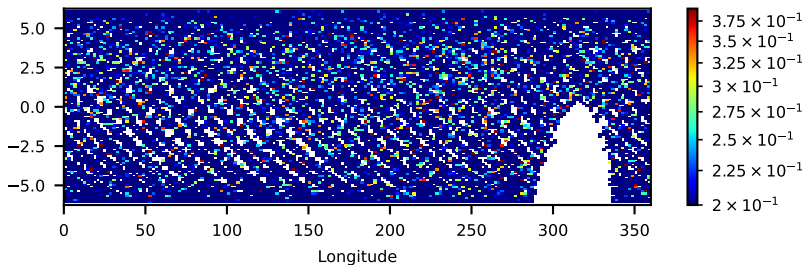

60-s bins

40001014016: 3 to 120 keV

Time
60-s bins

40001014016: 3 to 10 keV

Time
60-s bins

40001014016: 30 to 120 keV