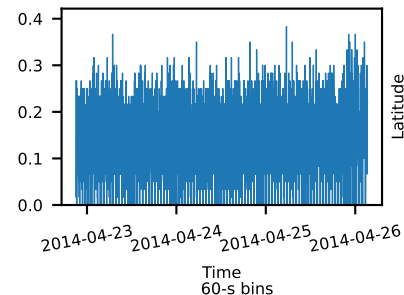

60-s bins

40001014016: 3 to 120 keV

Time
60-s bins

40001014016: 3 to 10 keV

Time
60-s bins

40001014016: 30 to 120 keV