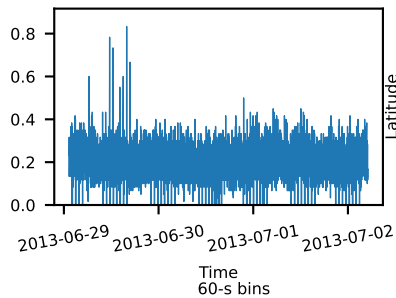

60-s bins

40001014013: 3 to 120 keV

Time  
60-s bins

40001014013: 3 to 10 keV

Time  
60-s bins

40001014013: 30 to 120 keV