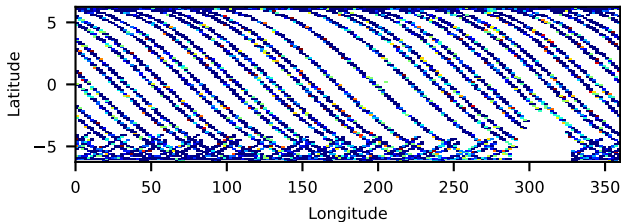

Time

31001021002: 3 to 10 keV

cts/sec

60-s bins

2024-08-07T08:00:00.000  
2024-08-07T16:00:00.000  
2024-08-08T00:00:00.000

Time

31001021002: 30 to 120 keV

cts/sec