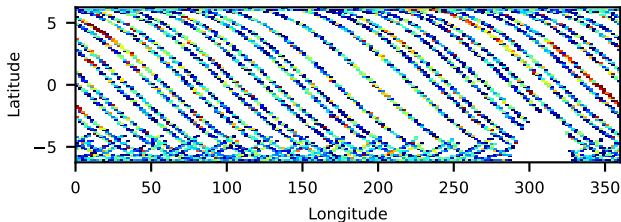

60-s bins

2024-08-07T08:00:00.000  
2024-08-07T16:00:00.000  
2024-08-08T00:00:00.000

Time

31001021002: 3 to 120 keV

cts/sec

60-s bins

2024-08-07T08:00:00.000  
2024-08-07T16:00:00.000  
2024-08-08T00:00:00.000

Time

31001021002: 3 to 10 keV

cts/sec

60-s bins

2024-08-07T08:00:00.000  
2024-08-07T16:00:00.000  
2024-08-08T00:00:00.000

Time

31001021002: 30 to 120 keV

cts/sec