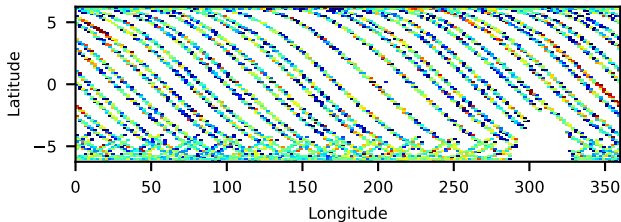

60-s bins

2024-08-07T08:00:00.000  
2024-08-07T16:00:00.000  
2024-08-08T00:00:00.000

Time

31001021002: 3 to 120 keV

cts/sec

60-s bins

2024-08-07T08:00:00.000  
2024-08-07T16:00:00.000  
2024-08-08T00:00:00.000

Time

31001021002: 3 to 10 keV

cts/sec

60-s bins

2024-08-07T08:00:00.000  
2024-08-07T16:00:00.000  
2024-08-08T00:00:00.000

Time

31001021002: 30 to 120 keV

cts/sec