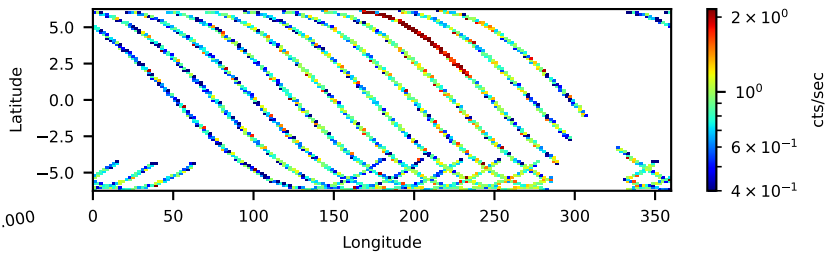

60-s bins

30902040002: 3 to 120 keV

Time  
60-s bins

30902040002: 3 to 10 keV

Time  
60-s bins

30902040002: 30 to 120 keV