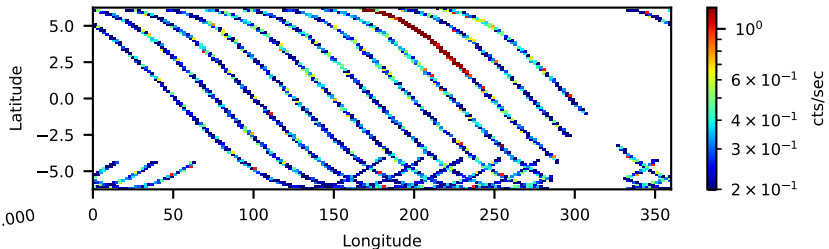

60-s bins

30902040002: 3 to 120 keV

Time  
60-s bins

30902040002: 3 to 10 keV

Time  
60-s bins

30902040002: 30 to 120 keV