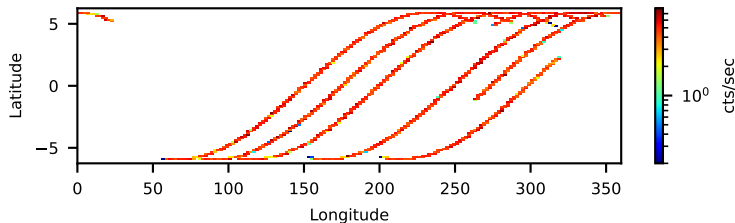

60-s bins

2023-08-04T22:00:00.000
2023-08-05T00:00:00.000
2023-08-05T02:00:00.000
Time

30902037002: 3 to 120 keV

60-s bins

2023-08-04T22:00:00.000
2023-08-05T00:00:00.000
2023-08-05T02:00:00.000
Time

30902037002: 3 to 10 keV

60-s bins

2023-08-04T22:00:00.000
2023-08-05T00:00:00.000
2023-08-05T02:00:00.000
Time

30902037002: 30 to 120 keV