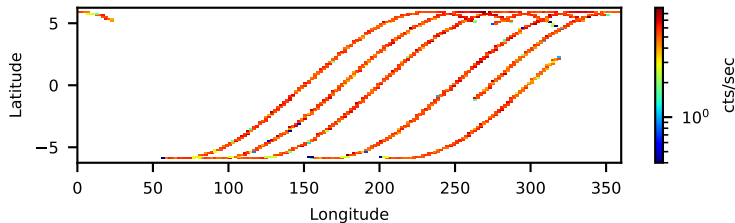

60-s bins

2023-08-04T22:00:00.000
2023-08-05T00:00:00.000
2023-08-05T02:00:00.000
Time

30902037002: 3 to 120 keV

60-s bins

2023-08-04T22:00:00.000
2023-08-05T00:00:00.000
2023-08-05T02:00:00.000
Time

30902037002: 3 to 10 keV

60-s bins

2023-08-04T22:00:00.000
2023-08-05T00:00:00.000
2023-08-05T02:00:00.000
Time

30902037002: 30 to 120 keV