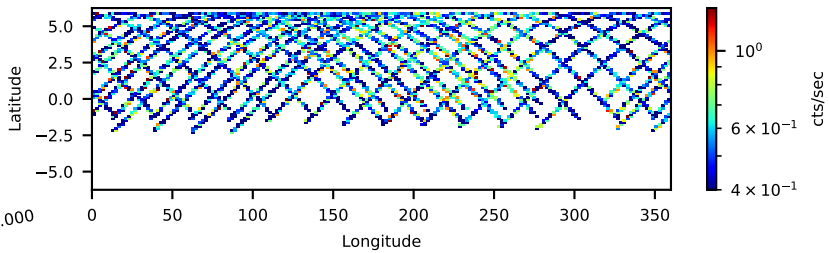

60-s bins

30902025002: 3 to 120 keV

Time  
60-s bins

30902025002: 3 to 10 keV

Time  
60-s bins

30902025002: 30 to 120 keV