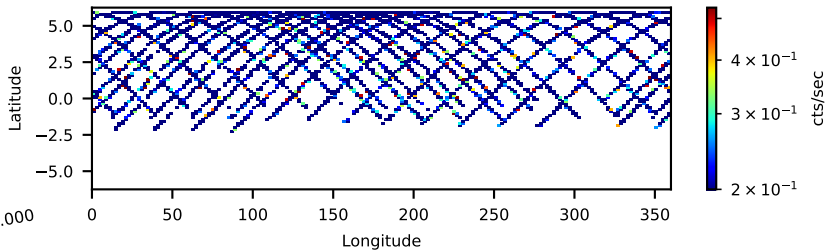

60-s bins

30902025002: 3 to 120 keV

Time  
60-s bins

30902025002: 3 to 10 keV

Time  
60-s bins

30902025002: 30 to 120 keV