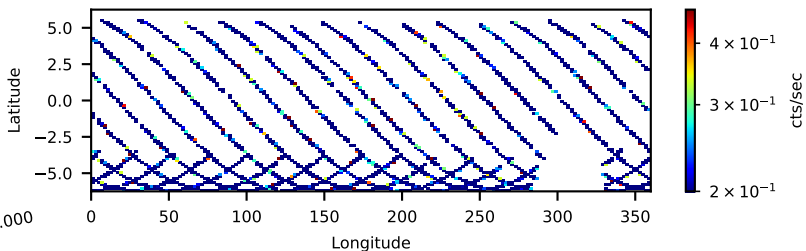

60-s bins

30901021002: 3 to 120 keV

Time
60-s bins

30901021002: 3 to 10 keV

Time
60-s bins

30901021002: 30 to 120 keV