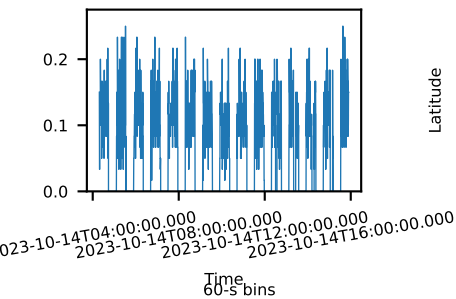

60-s bins

30901021002: 3 to 120 keV

Time
60-s bins

30901021002: 3 to 10 keV

Time
60-s bins

30901021002: 30 to 120 keV