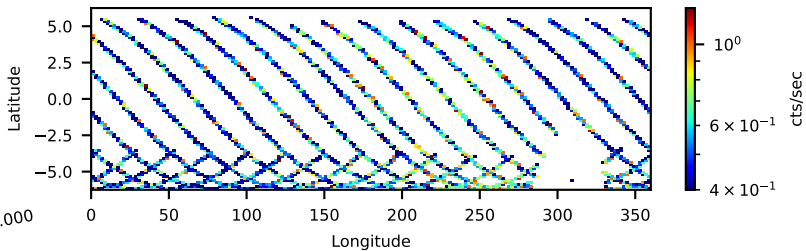

60-s bins

30901021002: 3 to 120 keV

Time
60-s bins

30901021002: 3 to 10 keV

Time
60-s bins

30901021002: 30 to 120 keV