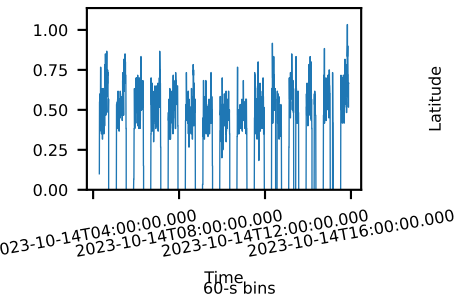

60-s bins

30901021002: 3 to 120 keV

Time
60-s bins

30901021002: 3 to 10 keV

Time
60-s bins

30901021002: 30 to 120 keV