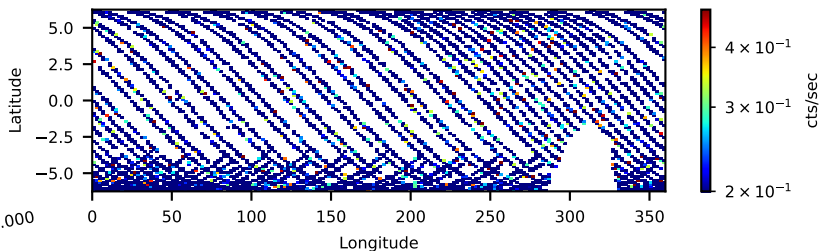

60-s bins

30901014002: 3 to 120 keV

Time  
60-s bins

30901014002: 3 to 10 keV

Time  
60-s bins

30901014002: 30 to 120 keV