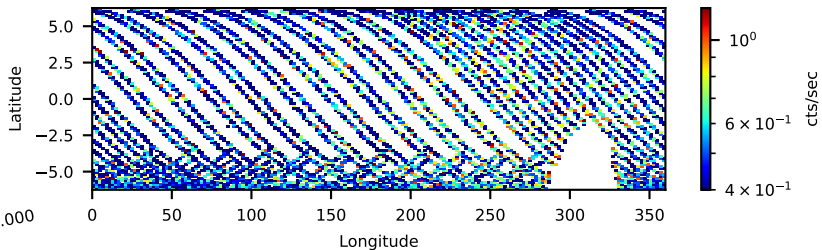

60-s bins

30901014002: 3 to 120 keV

Time  
60-s bins

30901014002: 3 to 10 keV

Time  
60-s bins

30901014002: 30 to 120 keV