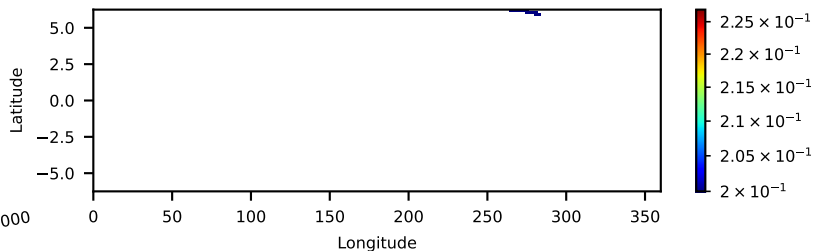

60-s bins

30901014001: 3 to 120 keV

Time

60-s bins

30901014001: 3 to 10 keV

Time

60-s bins

30901014001: 30 to 120 keV