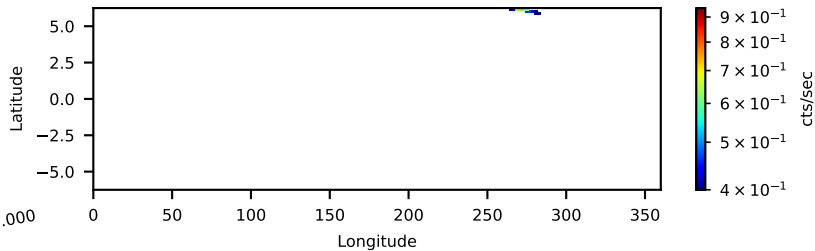

60-s bins

30901014001: 3 to 120 keV

Time

60-s bins

30901014001: 3 to 10 keV

Time

60-s bins

30901014001: 30 to 120 keV