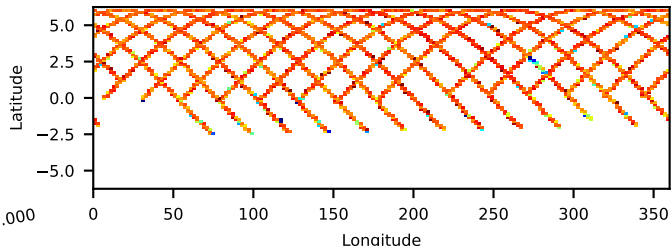

60-s bins

2024-02-25T16:00:00.000
2024-02-25T20:00:00.000
2024-02-26T00:00:00.000

Time

60-s bins

2024-02-25T16:00:00.000
2024-02-25T20:00:00.000
2024-02-26T00:00:00.000

Time

60-s bins

2024-02-25T16:00:00.000
2024-02-25T20:00:00.000
2024-02-26T00:00:00.000

Time

30901010002: 3 to 120 keV

30901010002: 3 to 10 keV

30901010002: 30 to 120 keV