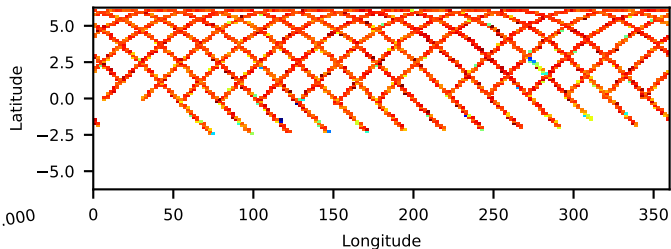

60-s bins

2024-02-25T16:00:00.000
2024-02-25T20:00:00.000
2024-02-26T00:00:00.000

Time

60-s bins

2024-02-25T16:00:00.000
2024-02-25T20:00:00.000
2024-02-26T00:00:00.000

Time

60-s bins

2024-02-25T16:00:00.000
2024-02-25T20:00:00.000
2024-02-26T00:00:00.000

Time

30901010002: 3 to 120 keV

30901010002: 3 to 10 keV

30901010002: 30 to 120 keV