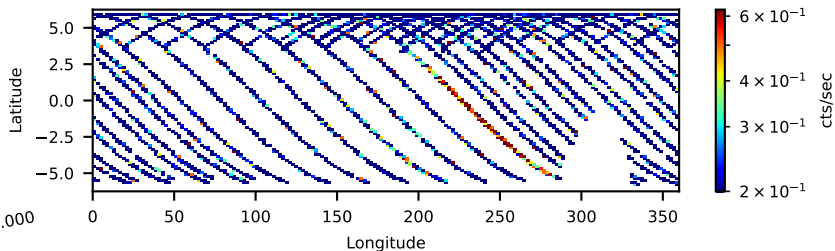

60-s bins

30802020004: 3 to 120 keV

Time  
60-s bins

30802020004: 3 to 10 keV

Time  
60-s bins

30802020004: 30 to 120 keV