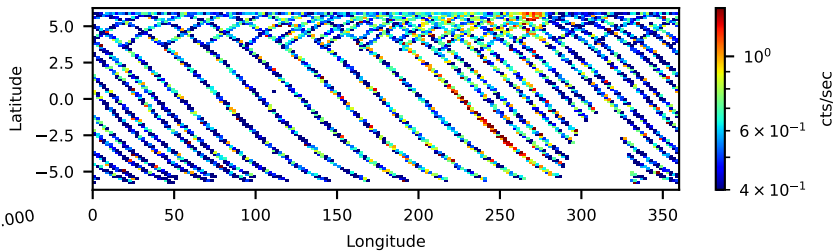

60-s bins

30802020004: 3 to 120 keV

Time  
60-s bins

30802020004: 3 to 10 keV

Time  
60-s bins

30802020004: 30 to 120 keV