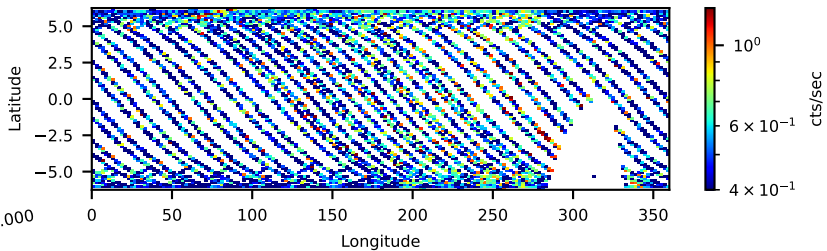

60-s bins

30802019004: 3 to 120 keV

Time
60-s bins

30802019004: 3 to 10 keV

Time
60-s bins

30802019004: 30 to 120 keV