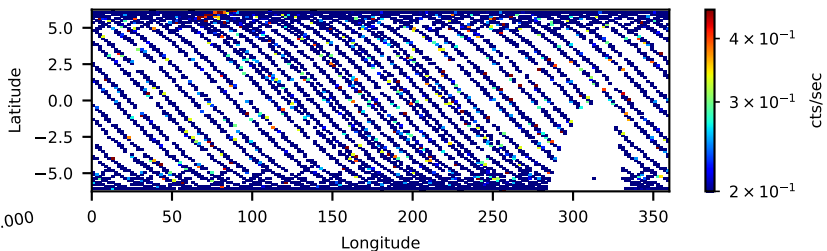

60-s bins

30802019004: 3 to 120 keV

Time
60-s bins

30802019004: 3 to 10 keV

Time
60-s bins

30802019004: 30 to 120 keV