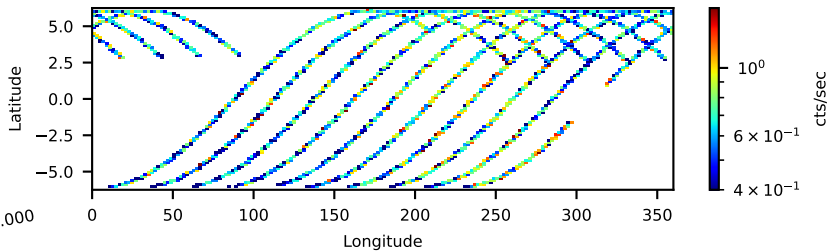

60-s bins

30802002002: 3 to 120 keV

Time  
60-s bins

30802002002: 3 to 10 keV

Time  
60-s bins

30802002002: 30 to 120 keV