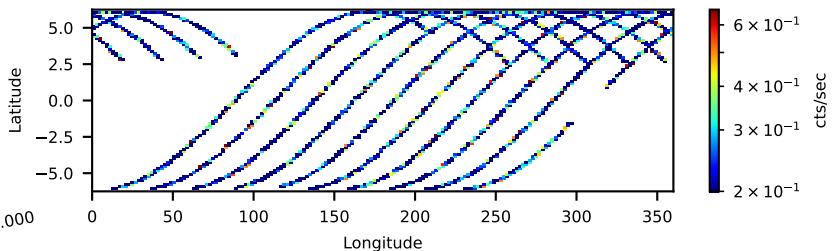

60-s bins

30802002002: 3 to 120 keV

Time  
60-s bins

30802002002: 3 to 10 keV

Time  
60-s bins

30802002002: 30 to 120 keV