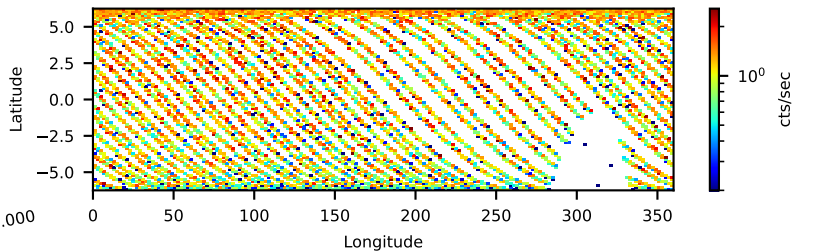

60-s bins

30801014002: 3 to 120 keV

Time
60-s bins

30801014002: 3 to 10 keV

Time
60-s bins

30801014002: 30 to 120 keV