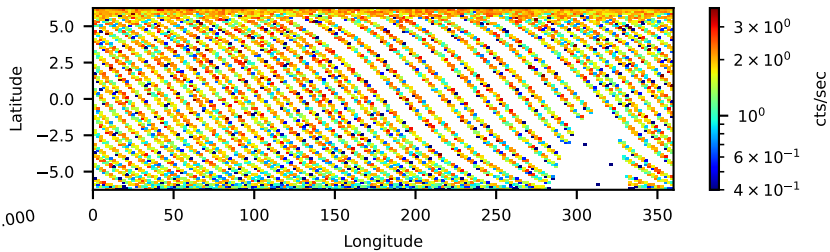

60-s bins

30801014002: 3 to 120 keV

Time
60-s bins

30801014002: 3 to 10 keV

Time
60-s bins

30801014002: 30 to 120 keV